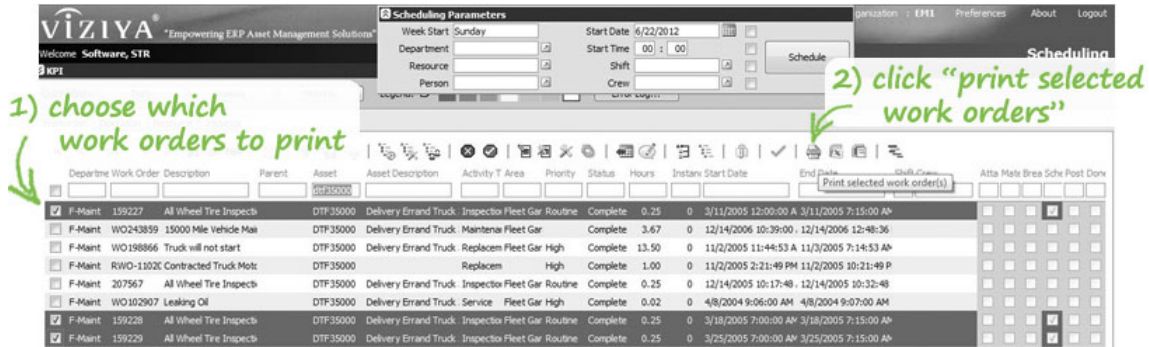

AventX and Scheduler Integrated Key Features:

- Easily print work orders with attachments directly from Scheduler.
- Store attachments anywhere on the network and easily associate them with work orders.
- Dynamically select which work orders and attachments are printed in batch.
- Print attachments of all types: MS Office, PDF, PCL, TIFF, HTML, JPEG, GIF, PNG, and more.

About VIZIYA:

- A niche product company putting all of its efforts into developing the best of breed bolt-on products that serve the maintenance industry
- Oracle Development Alliance Partner since 2009
- All products are developed using Oracle APIs; All S/W designs are reviewed by Oracle eAM development teams
- Industry Leaders in Maintenance Scheduling with over 350 sites and 31,000 users globally

About STR Software:

- A proven partner to Oracle EBS users
- Oracle Gold Partner
- Known for outstanding support
- Experts in automating document intensive processes since 1986