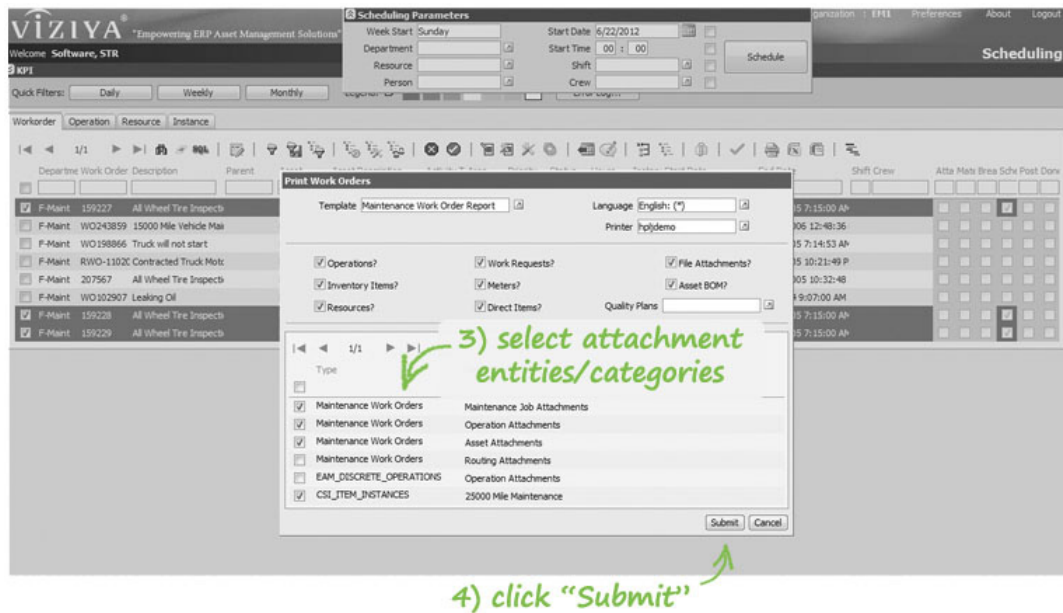

AventX and Scheduler Integrated Key Features:

- Easily print work orders with attachments directly from Scheduler.
- Store attachments anywhere on the network and easily associate them with work orders.
- Dynamically select which work orders and attachments are printed in batch.
- Print attachments of all types: MS Office, PDF, PCL, TIFF, HTML, JPEG, GIF, PNG, and more.

About VIZIYA:

- A niche product company putting all of its efforts into developing the best of breed bolt-on products that serve the maintenance industry
- Oracle Development Alliance Partner since 2009
- All products are developed using Oracle APIs; All S/W designs are reviewed by Oracle eAM development teams
- Industry Leaders in Maintenance Scheduling with over 350 sites and 31,000 users globally

About STR Software:

- A proven partner to Oracle EBS users
- Oracle Gold Partner
- Known for outstanding support
- Experts in automating document intensive processes since 1986